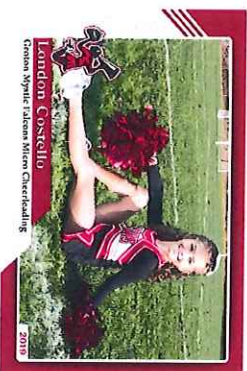

CUSTOM DESIGNED POSTERS

SUNSET

STADIUM

BLUE SKY

Be Better

CHOOSE A POSE

ALL PHOTOS IN THE PACKAGES WILL LOOK SIMILAR TO THE POSE OPTIONS: NAME, LOGO, DESIGN AND TEAM COLORS

CHILL

ALL - TUDE

FARRAH

WONDER WOMAN

CLASSIC

CHEER

KNEE

MEMORY MATE SAMPLE

CUSTOM DESIGNED POSTERS